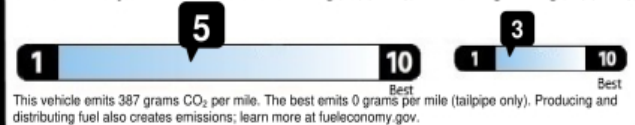

LIMITED WARRANTY/ROADSIDE ASSISTANCE

3 Years / 36,000 Miles Basic
5 Years / 60,000 Miles Powertrain
5 Yrs/Unlimited Mileage Rust Perforation
3 Yrs / 36,000 24/7 Roadside Assistance
See Owner Info Kit&Warranty For Details

OPTIONAL EQUIPMENT AND OTHER ITEMS

Manufacturer's Suggested Retail Price	$31,545.00
Exterior Color: Abyss Blue Pearl	
Full Tank of Gas	INCLD
Option Package: 24	$2,150.00
SUBARU STARLINK 8.0" Multimedia Navigation System:	
Multi-Touch High Resolution Display, SiriusXM Traffic & TravelLink 3 Years Free, Over The Air (OTA) Map Update Program 3 Years Free	
Power Moonroof w/ Slide and Tilt	
Reverse Automatic Braking System	
High Beam Assist	
LED Steering Responsive Headlights	
Ext Auto Dim Mirror	$241.00
Splash Guards	$170.00
All-Weather Floor Liners	$132.00
Cargo Tray	$81.00

EPA DOT Fuel Economy and Environment

Gasoline Vehicle

Fuel Economy

23 MPG Midsize cars range from 12 to 136 MPG.
The best vehicle rates 136 MPG.

20 city 28 highway

4.3 gallons per 100 miles

You spend **$1,250** more in fuel costs over 5 years compared to the average new vehicle.

Annual fuel cost **$1,650**

Fuel Economy & Greenhouse Gas Rating (tailpipe only)

Smog Rating (tailpipe only)

Actual results will vary for many reasons, including driving conditions and how you drive and maintain your vehicle. The average new vehicle gets 27 MPG and costs $7,000 to fuel over 5 years. Cost estimates are based on 15,000 miles per year at $2.55 per gallon. MPG is miles per gallon equivalent. Vehicle emissions are a significant cause of climate change and smog.

fuel economy.gov

Calculate personalized estimates and compare vehicles

PARTS CONTENT INFORMATION

FOR VEHICLES IN THIS CARLINE:
U.S./CANADIAN PARTS CONTENT: 45%
MAJOR SOURCES OF FOREIGN PARTS CONTENT: JAPAN: 40%

FOR THIS VEHICLE:
FINAL ASSEMBLY POINT: Lafayette, IN
COUNTRY OF ORIGIN: JAPAN
ENGINE: JAPAN
TRANSMISSION: JAPAN

Note: Parts content does not include final assembly, distribution, or other non-parts costs.

Destination and Delivery **$885.00**
Total Suggested Retail Price **$35,204.00**

THIS LABEL HAS BEEN APPLIED PURSUANT TO FEDERAL LAW, DO NOT REMOVE OR ALTER PRIOR TO THE DELIVERY TO THE ULTIMATE PURCHASER.