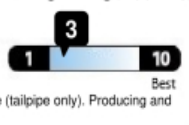

Smog Rating (tailpipe only)

Actual results will vary for many reasons, including driving conditions and how you drive and maintain your vehicle. The average new vehicle gets 27 MPG and costs $7,000 to fuel over 5 years. Cost estimates are based on 15,000 miles per year at $2.55 per gallon. MPG is miles per gallon equivalent. Vehicle emissions are a significant cause of climate change and smog.

fuel economy.gov

Calculate personalized estimates and compare vehicles